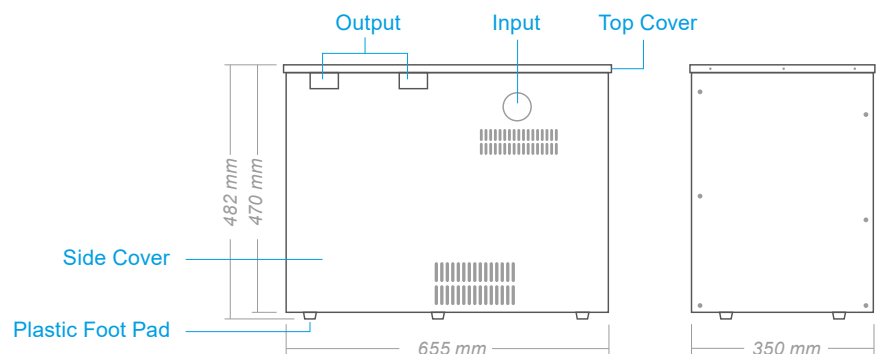

Mechanical Drawing

Delta Electronics Inc.

16 Tungyuan Road, Chungli Industrial Zone, Taoyuan City 32063, Taiwan

TEL : +886 3 4526107

MAIL : X.RAY@deltaww.com

www.deltaww.com

2021 / 02